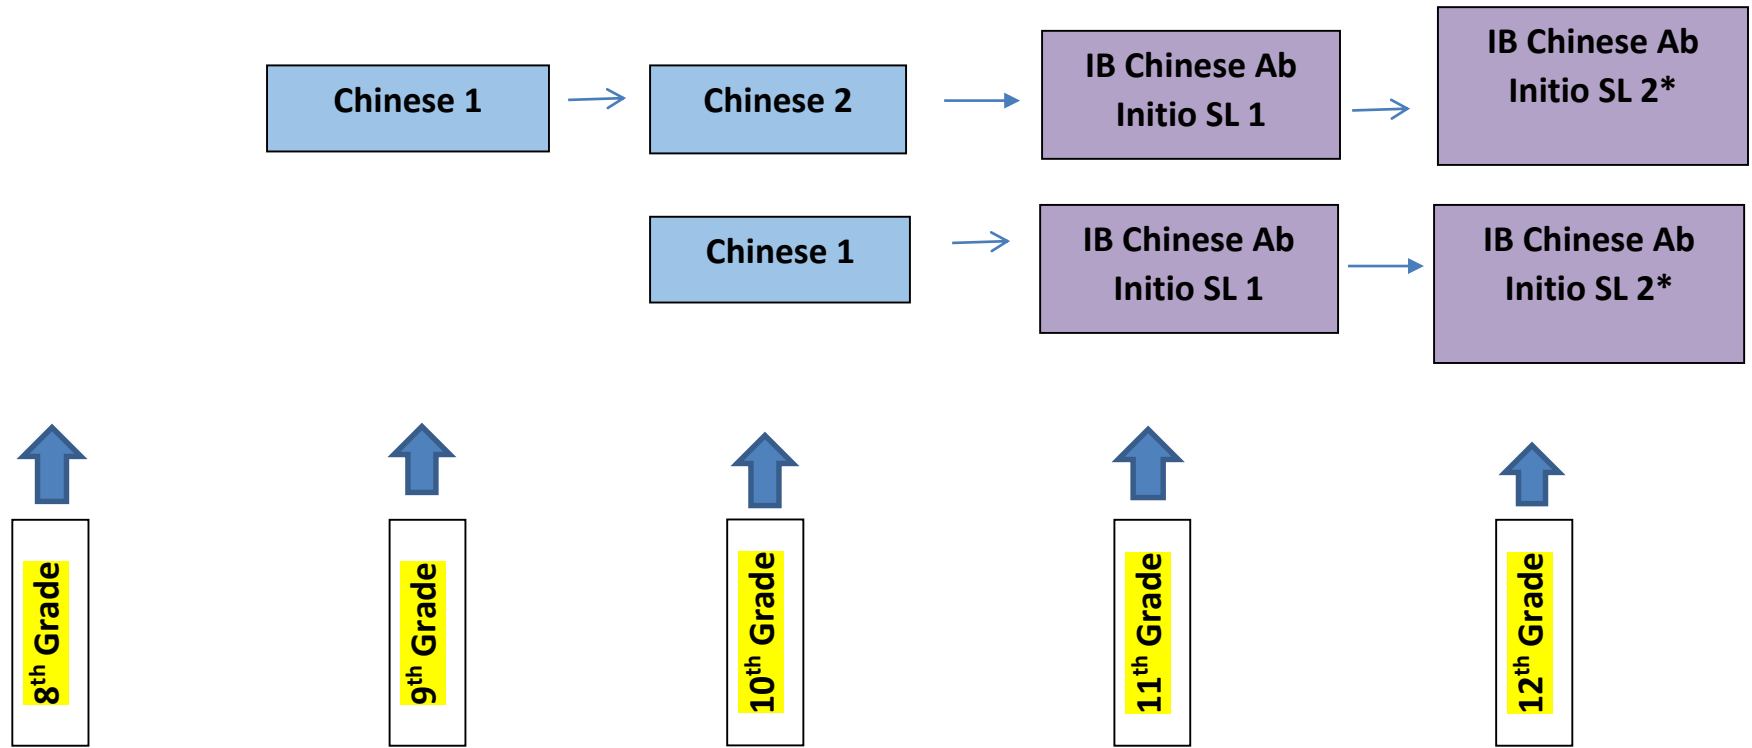

Weber High IB Chinese Flow Chart

Immersion students who passed the AP Exam in 9th grade can continue taking advanced concurrent enrollment Spanish courses and take IB SL Assessments in 11th grade or HL Assessments in 12th grade

*Testing Year