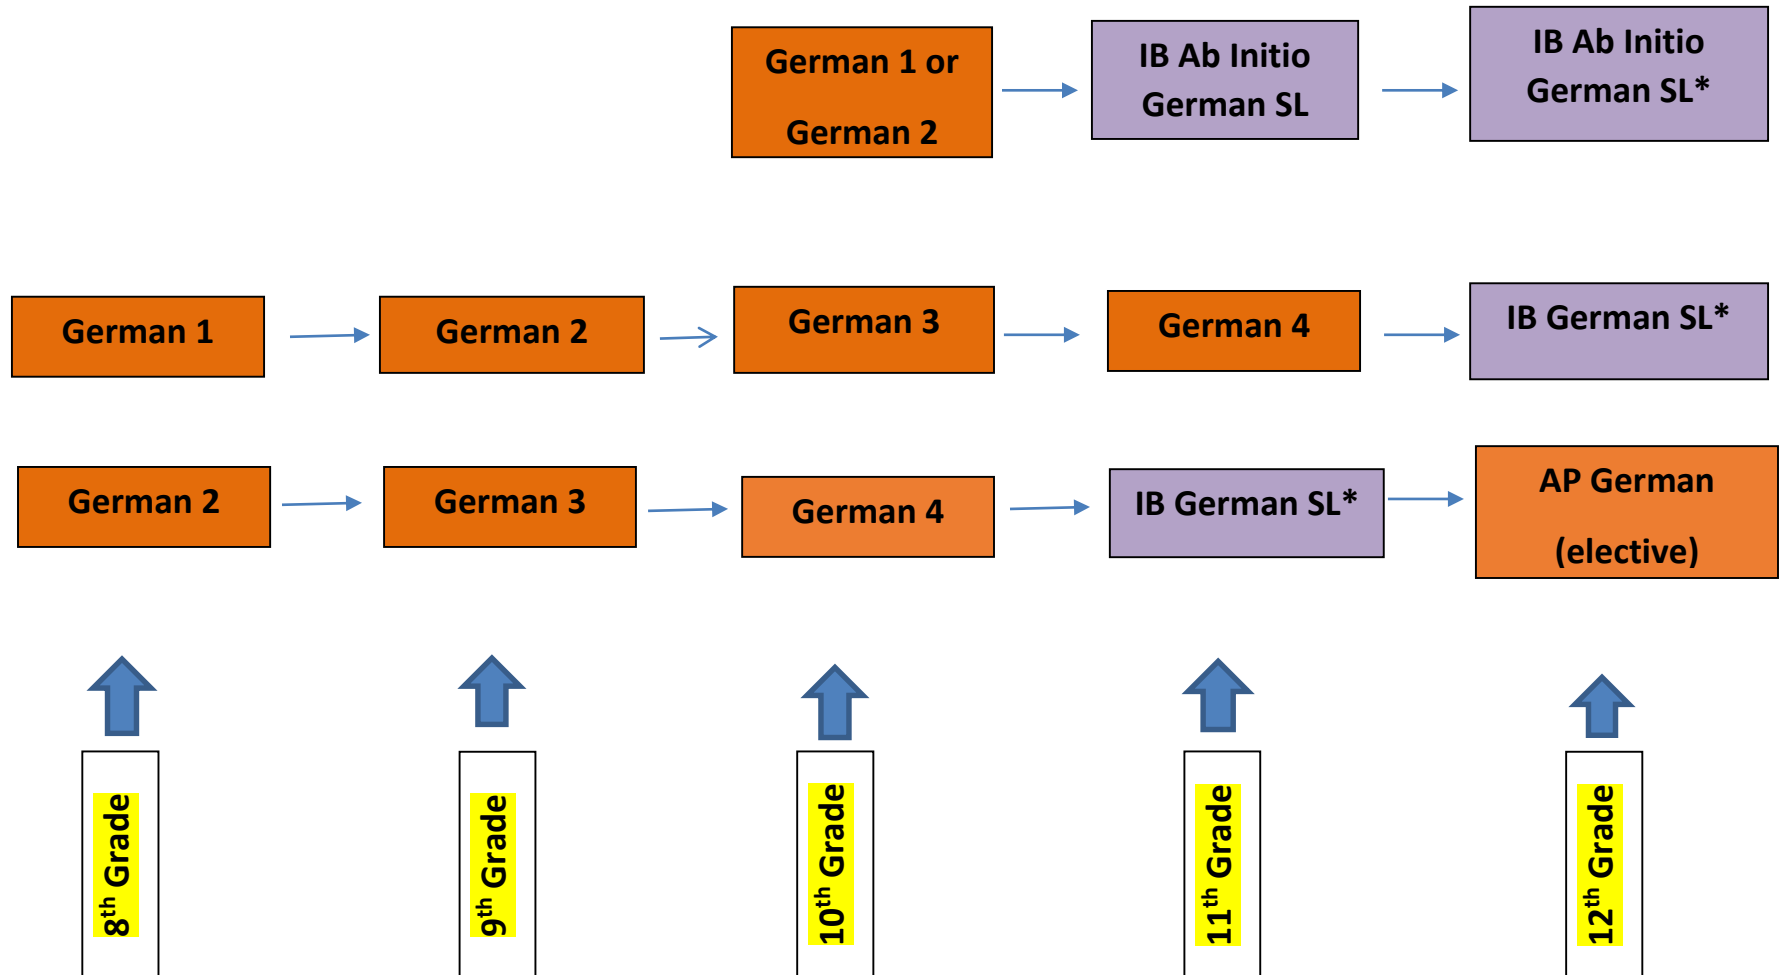

# Weber High IB Spanish Flow Chart

*Immersion students who passed the AP Exam in 9<sup>th</sup> grade can continue taking advanced concurrent enrollment Spanish courses and take IB SL Assessments in 11<sup>th</sup> grade or HL Assessments in 12<sup>th</sup> grade*

**\*Testing Year**

# Weber High IB German Flow Chart

*Immersion students who passed the AP Exam in 9<sup>th</sup> grade can continue taking advanced concurrent enrollment Spanish courses and take IB SL Assessments in 11<sup>th</sup> grade or HL Assessments in 12<sup>th</sup> grade*