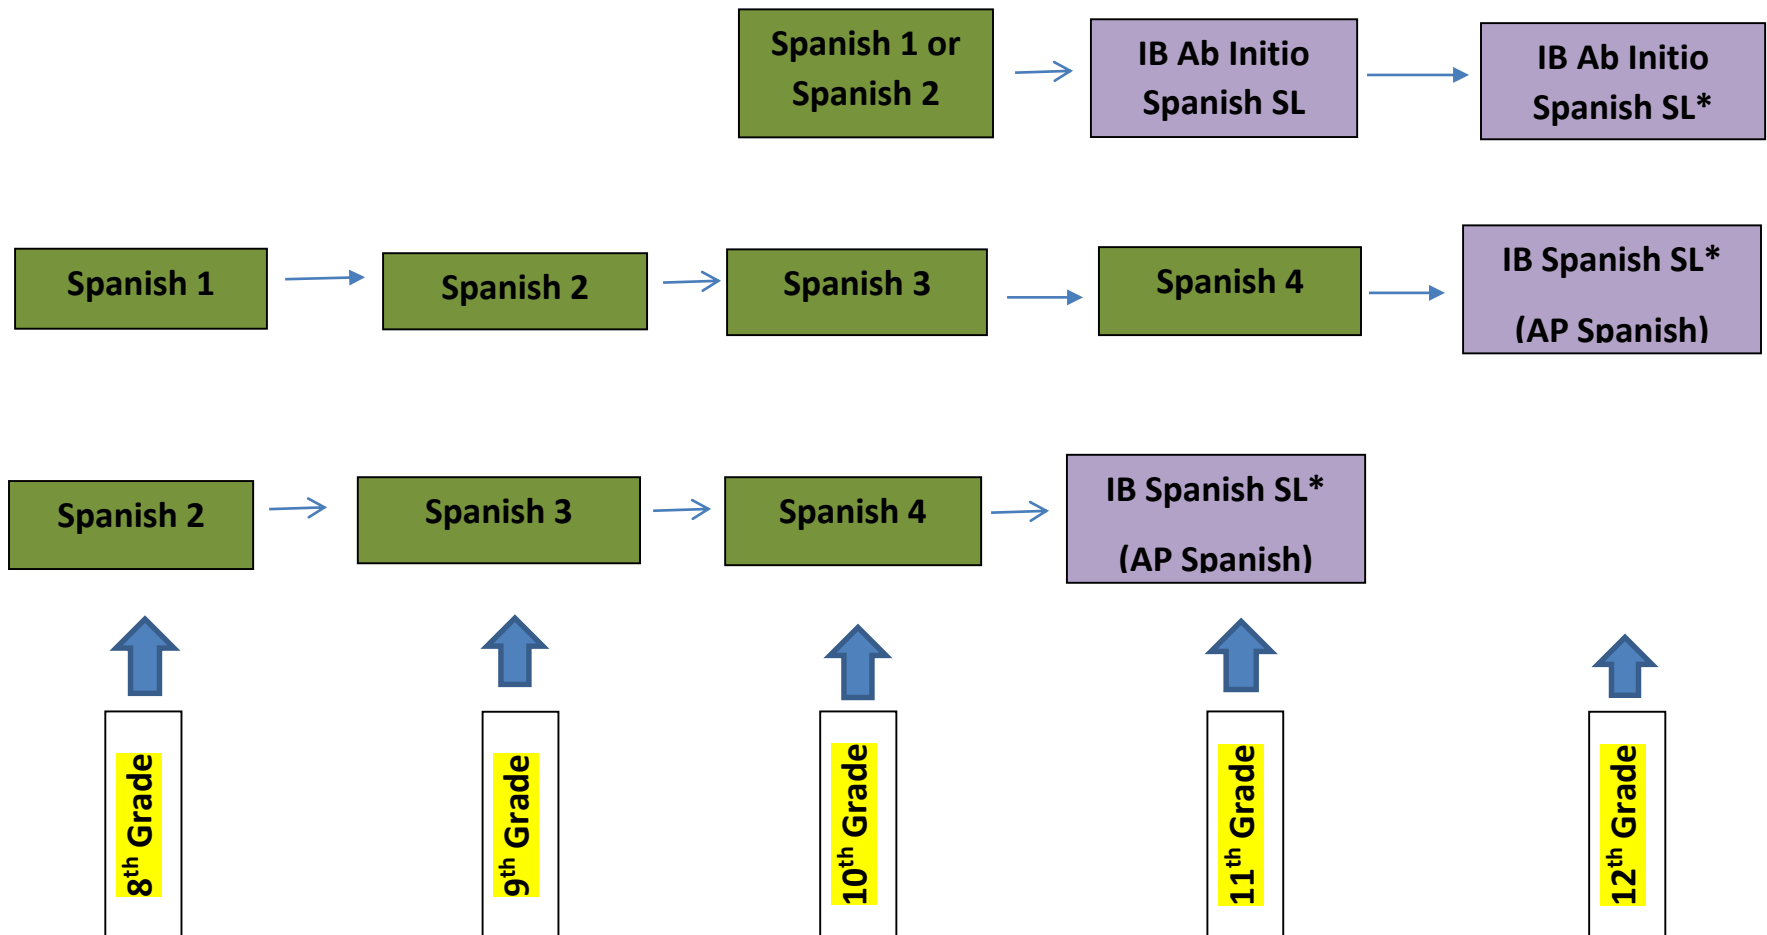

# Weber High IB Spanish Flow Chart

*Immersion students who passed the AP Exam in 9<sup>th</sup> grade can continue taking advanced concurrent enrollment Spanish courses and take IB SL Assessments in 11<sup>th</sup> grade or HL Assessments in 12<sup>th</sup> grade*

**\*Testing Year**

# Weber High IB German Flow Chart

*Immersion students who passed the AP Exam in 9<sup>th</sup> grade can continue taking advanced concurrent enrollment Spanish courses and take IB SL Assessments in 11<sup>th</sup> grade or HL Assessments in 12<sup>th</sup> grade*